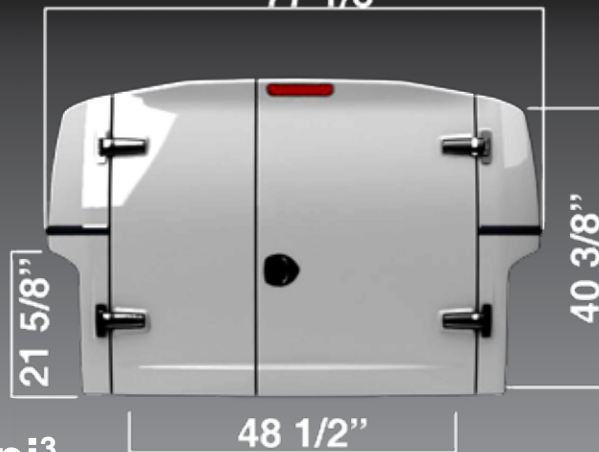

COMPAK

GMC

DODGE

TOYOTA

NISSAN

88"

77 1/8"

173 pi³
410 lbs